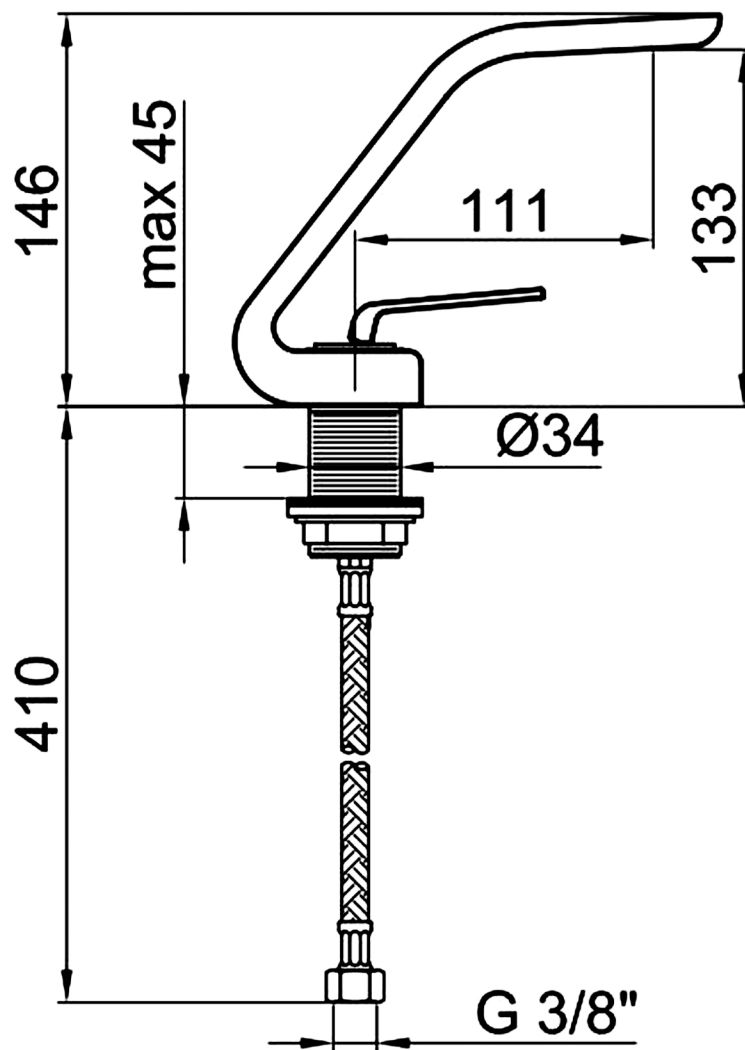

FAU-WOL-PCR

Category: Bathroom Faucet

Material: Lead-Free Brass

Dimensions: 4.3" (L) x 1.3" (W) x 5.7" (H)

Description: Luxury bathroom faucet in polished chrome finish.

*Numbers are in millimeter